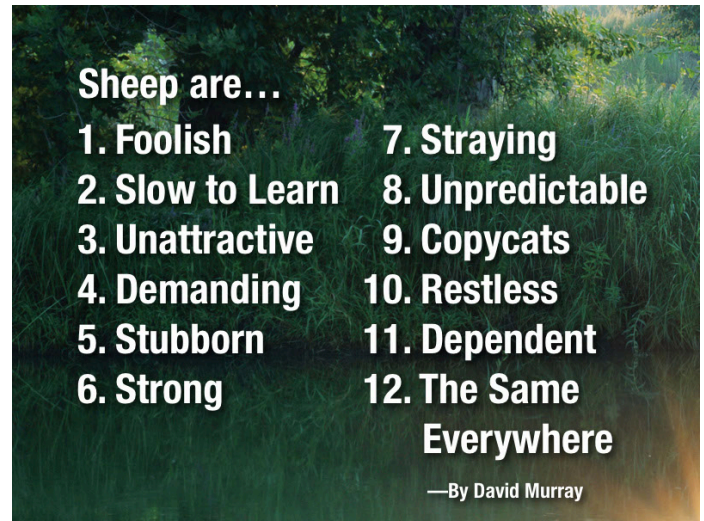

-.001.jpg

-.002.jpg

-.003.jpg

-.004.jpg

-.005.jpg

-.006.jpg

²⁸And we know that for those who love God all things work together for good, for those who are called according to his purpose. ²⁹For those whom he foreknew he also predestined to be conformed to the image of his Son, in order that he might be the firstborn among many brothers. —**Romans 8:28-29** **ESV**

Beside the Still Waters

Psalm 23

-.007.jpg

- **Recognize...**
God's Guidance Often Begins with Renewal
- **Resolve...**
God's Guidance is Always Right!

Beside the Still Waters

Psalm 23

-.008.jpg

But the path of the righteous is like the light of dawn, which shines brighter and brighter until full day. —**Prov. 4:18** **ESV**